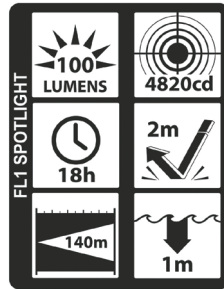

JNSP-4612B Multi-Function Headlamp

Non-rechargeable

FEATURES:

- CREE® LED technology – 50,000 + hours LED life
- Spotlight high / low brightness white / red floodlight
- Focused spotlight beam for distance illumination
- Unfocused widebeam floodlight for close up illumination
- Red floodlight for night vision preservation
- Dual light (spot and white flood together) for max. versatility
- Dual switches located on top of the light
- Engineered polymer housing
- Waterproof
- Adjustable ratchet tilt head
- Non-slip elastic head strap
- Heavy duty rubber strap for hard hat applications
- Impact and chemical resistant
- Powered by 3 premium AA alkaline batteries (included)
- Limited lifetime warranty*

Part number	Lumens	Run time (hrs)	Beam distance	Water rating	Drop rating	Width	Height	Depth	Weight
JNSP-4612B	Spotlight 100, High Floodlight 90, Low Floodlight 20, Red Floodlight 18, Dual light 175	Spotlight 18 hrs, High Floodlight 13.5 hrs, Low Floodlight 75 hrs, Red Floodlight 37 hrs, Dual light 3.5 hrs	140m	IPX7 water-proof	2 metres	3.3"	3.3"	3.58"	9.5 oz